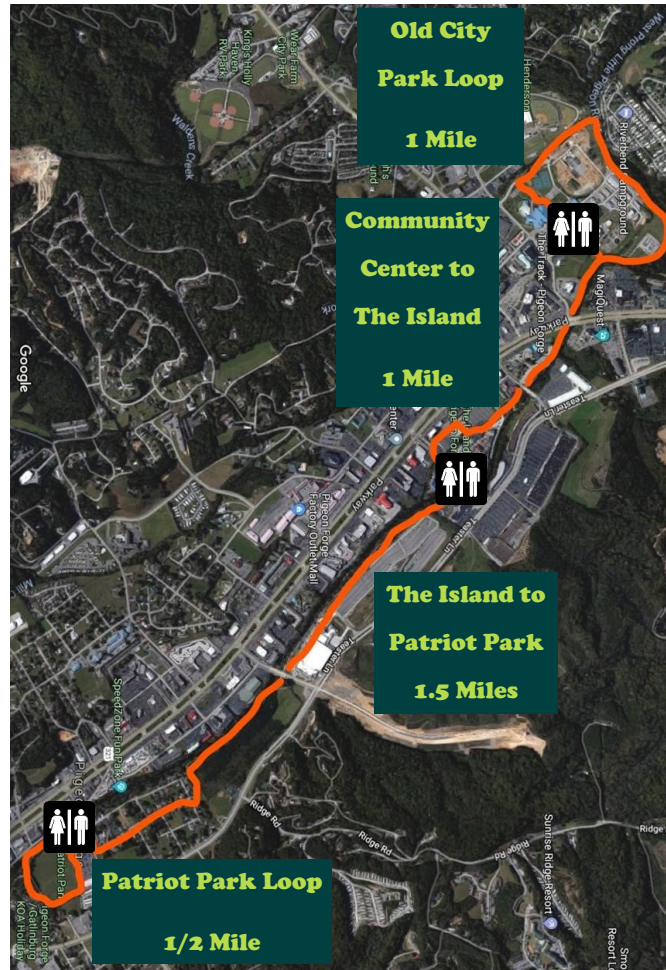

The Pigeon Forge Greenway connects visitors and residents to several important landmarks around Pigeon Forge including Dollywood attractions, The Pigeon Forge Community Center, The Island In Pigeon Forge, The LeConte Convention Center, and Patriot Park with access to other various restaurants, attractions and lodging along the way. There are also Greenway Trails located at Wear Farm Park as well. Restroom facilities are available at the Pigeon Forge Community Center, The Island in Pigeon Forge, Patriot Park and Wear Farm Park.

Map And Information

TEL: 865-429-7373

Pigeon Forge Greenway System

The Pigeon Forge Greenway System includes over 6 miles of trails that take patrons along the beautiful West Prong of the Little Pigeon River, around Patriot Park, around the old City Park behind the Community Center and throughout Wear Farm Park.

Map of The Pigeon Forge Wear Farm Greenway

Greenway Route
Restrooms

Map of The Pigeon Forge Veterans Blvd Greenway

Greenway Route

There is also a section of Greenway following Veterans Blvd connecting with the Sevierville Greenway System at Center View Rd and ending at Goldrush Rd, across the street from Dollywood's Theme Park, Splash Country and DreamMore Resort.

Map of The Pigeon Forge Riverwalk Greenway

Greenway Route

Restrooms

Greenway Route through The Island in Pigeon Forge

Greenway Route

The Pigeon Forge Greenway runs directly through The Island in Pigeon Forge. Follow the large sidewalk in front of the Margaritaville Island Inn parking area, travel across both bridges at The Island and the Pigeon Forge Greenway will reconnect at the main parking area of The Island.